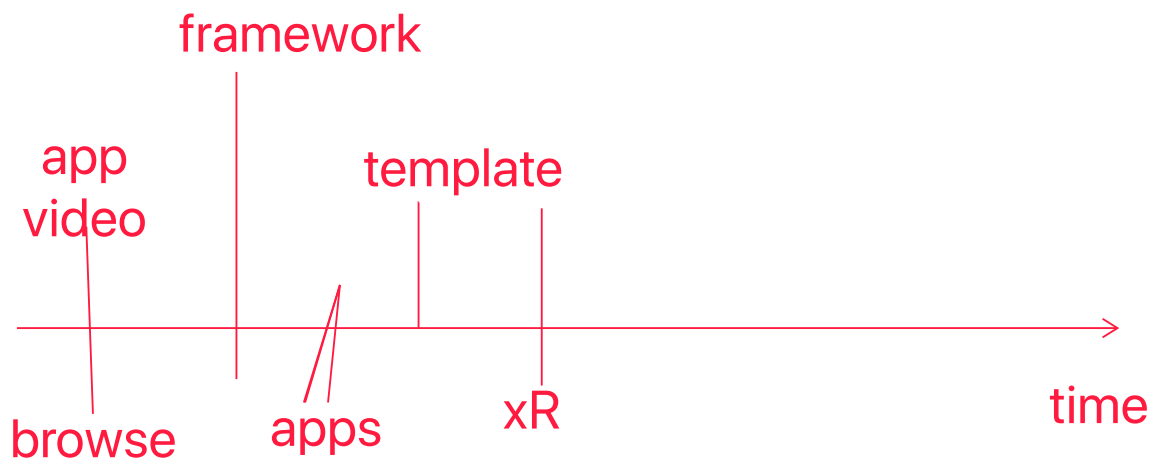

Perception travel system diagram

jhanacek.net

Decentraland - temple

mid october site launch

content delivery network

- art
- travel
- music

plus and play frontend

quick app for art

view + submit new voice → new art "remix"

swipe neighborhood

microslog app

video submit page unique fields

- 2 video submission

Database and user database
connected by user permissions thru " lenses"