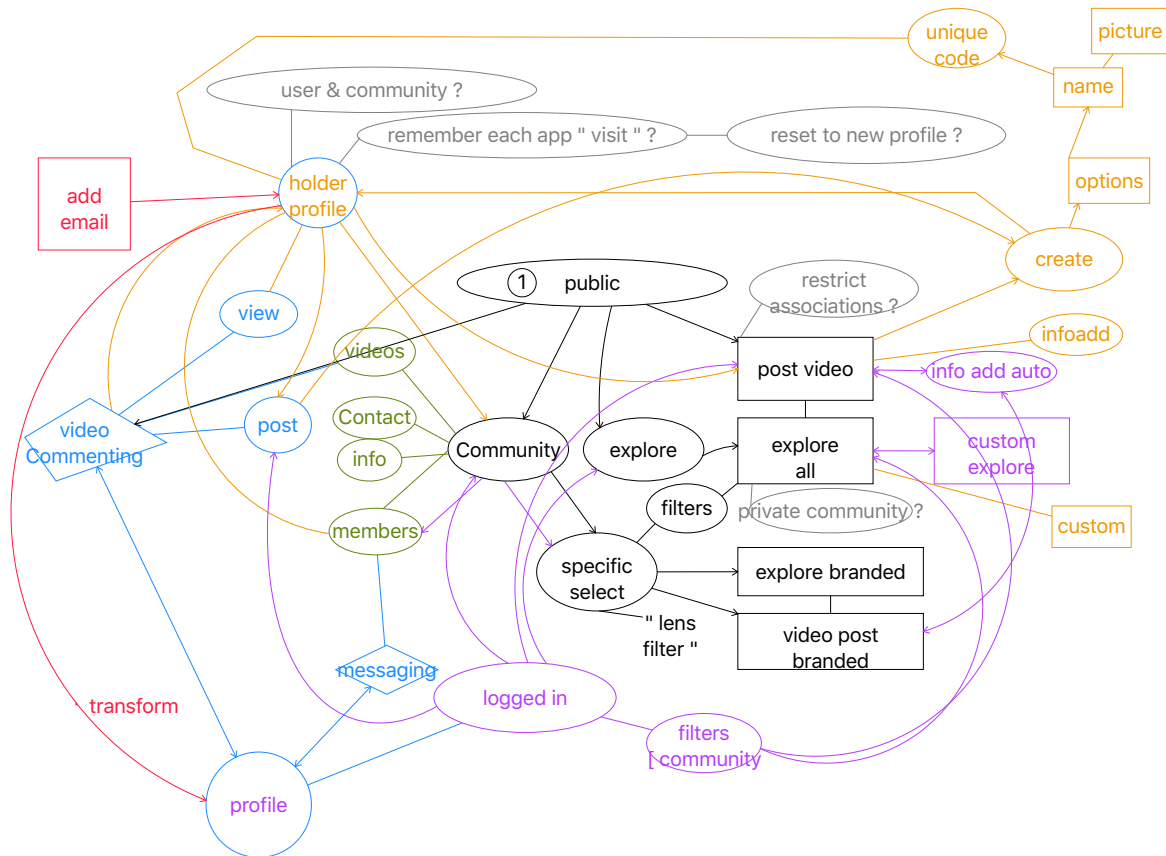

Perception travel system diagram

jhanacek.net

Decentraland - temple

mid october site launch

content delivery network

- art
- travel
- music

plus and play frontend

quick app for art

view + submit new voice → new art "remix"

swipe neighborhood

microslog app

video submit page unique fields

- 2 video submission

Database and user database
connected by user permissions thru " lenses"