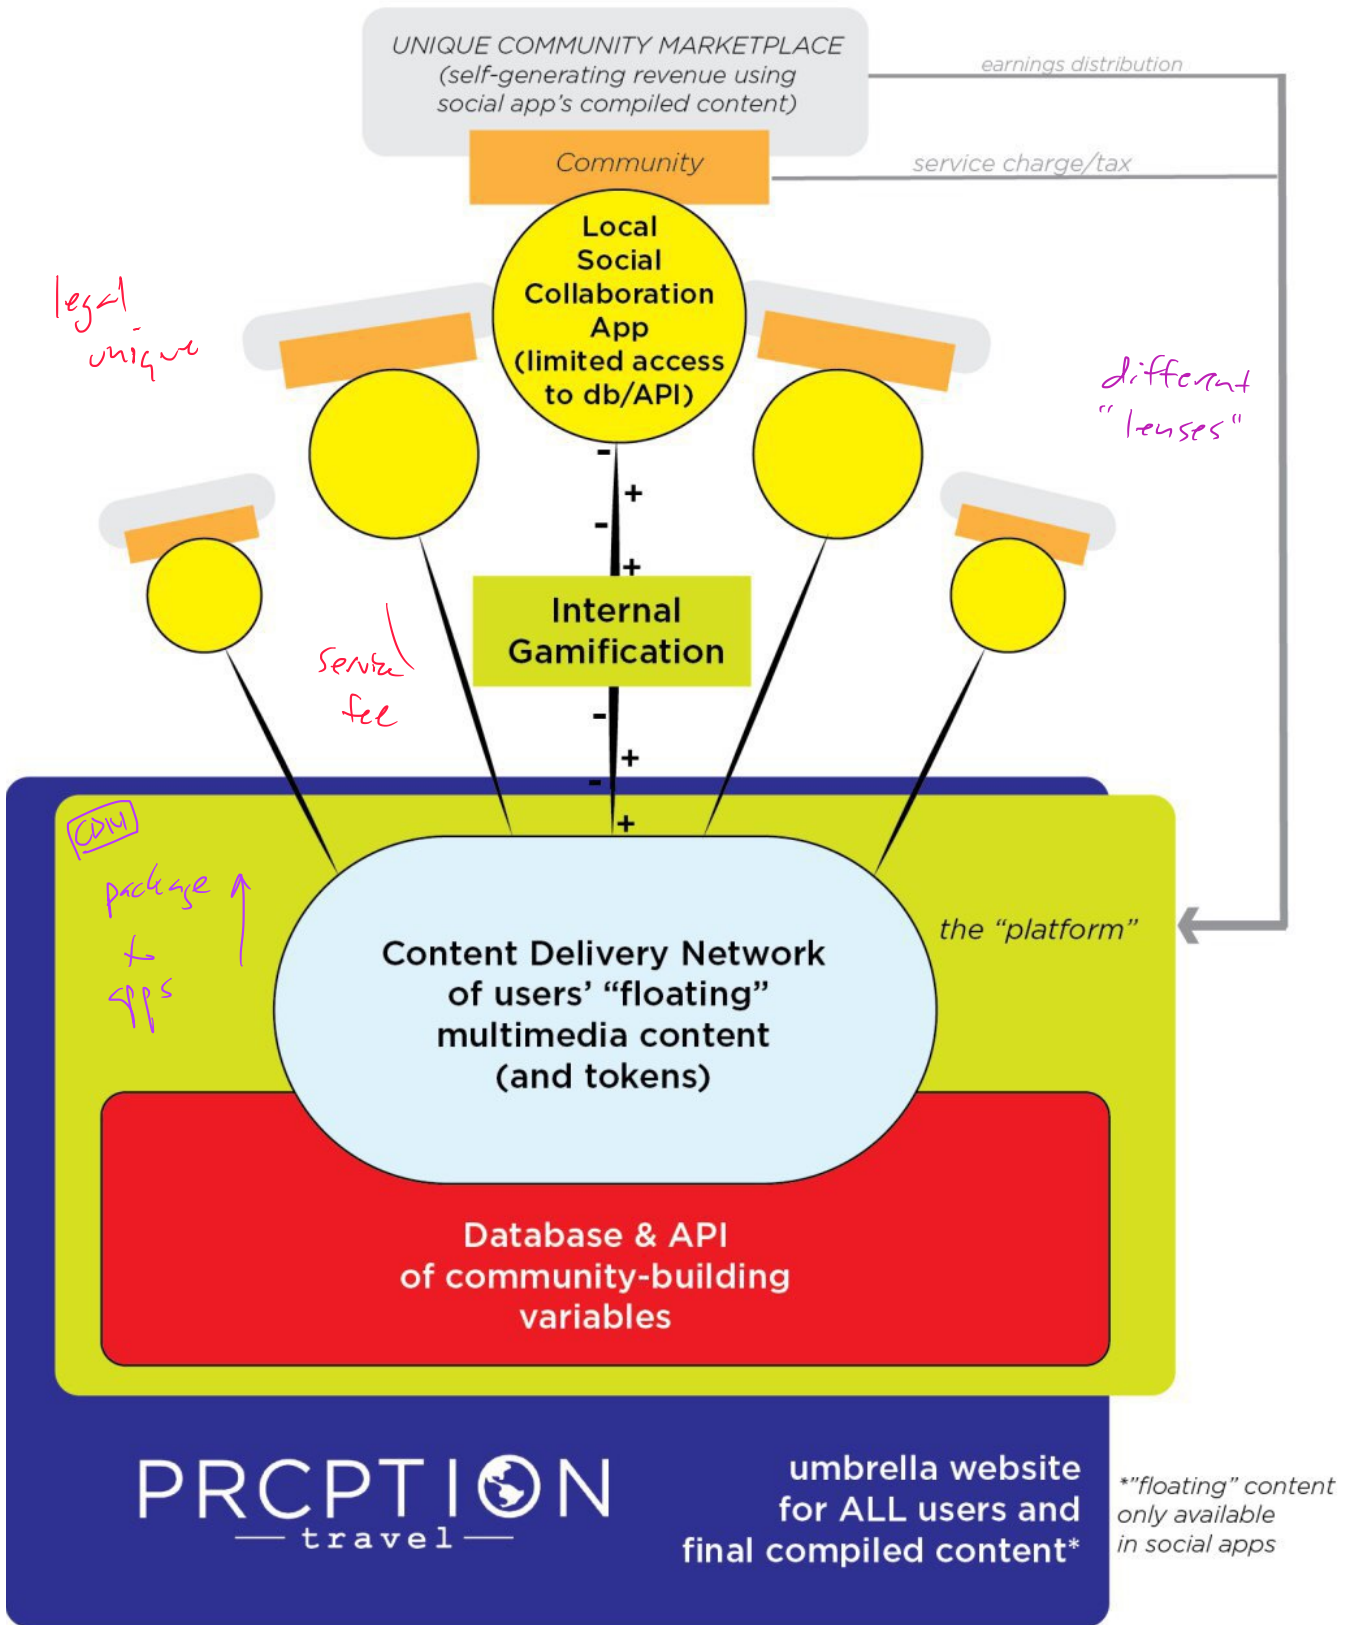

Perception travel system diagram

jhanacek.net

Decentraland - temple

mid october site launch

content delivery network

- art
- travel
- music

plus and play frontend

quick app for art

view + submit new voice → new art "remix"

swipe neighborhood

microslog app

video submit page unique fields

- 2 video submission

Database and user database
connected by user permissions thru " lenses"