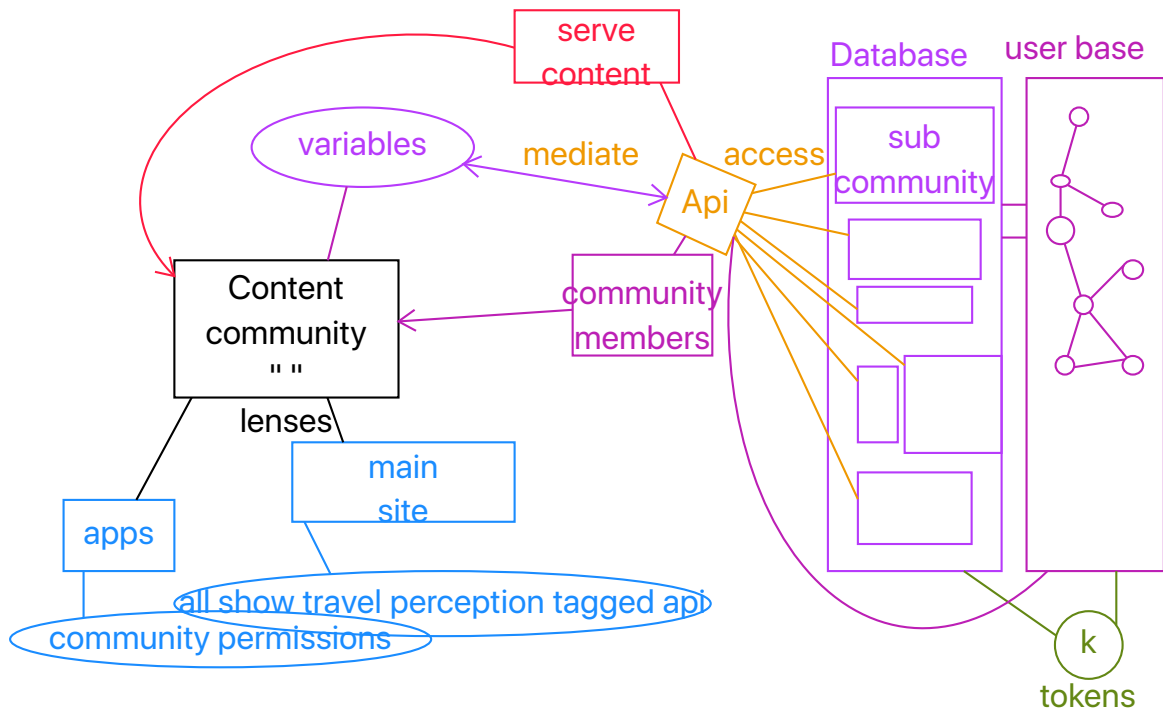

Perception travel system diagram

jhanacek.net

Decentraland - temple

mid october site launch

content delivery network

- art
- travel
- music

plus and play frontend

quick app for art

view + submit new voice → new art "remix"

swipe neighborhood

microslog app

video submit page unique fields

- 2 video submission

Database and user database
connected by user permissions thru " lenses"