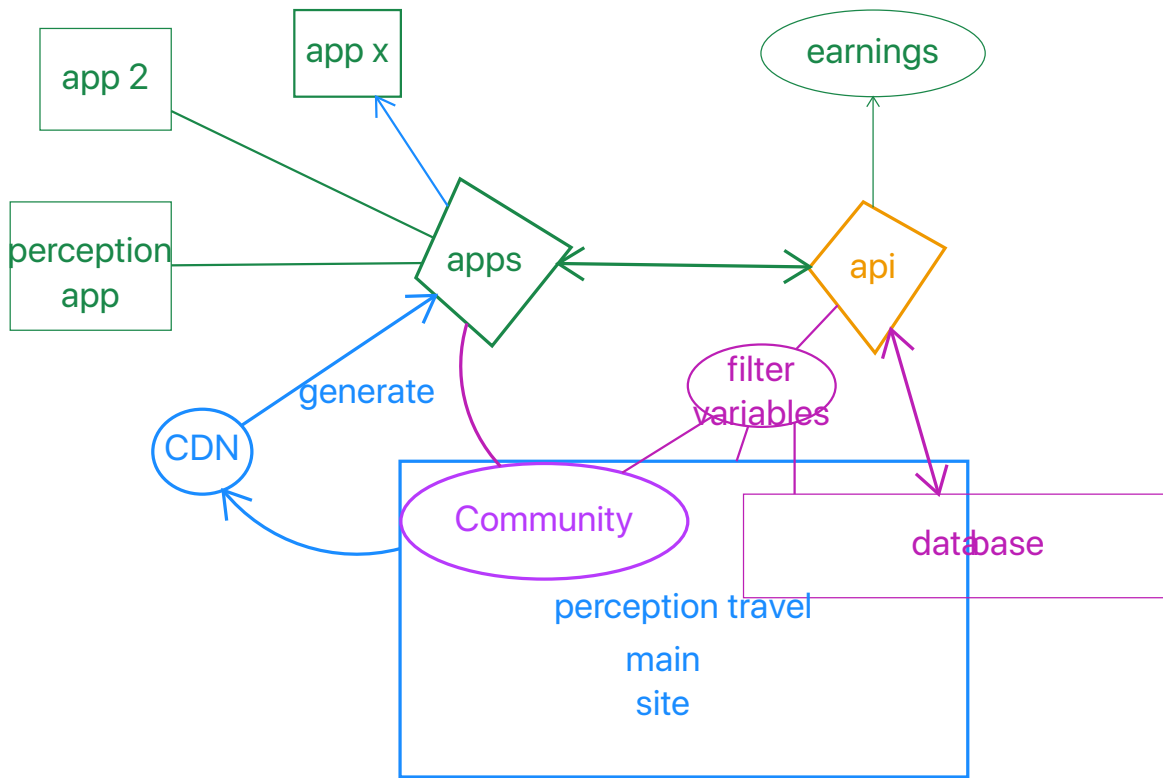

Perception travel system diagram

jhanacek.net

Decentraland - temple

mid october site launch

content delivery network

- art
- travel
- music

plus and play frontend

quick app for art

view + submit new voice → new art "remix"

swipe neighborhood

microslog app

video submit page unique fields

- 2 video submission

Database and user database
connected by user permissions thru " lenses"